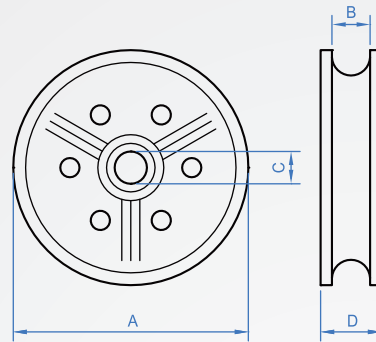

Sheave

WA771

Ontology

Bushing

SUS304

Cu

Example

How to order

WA771 - 75
 TYPE No.

Unit : mm

No.	A	B	C	D	Quality(g)
25	1"	1/4"	5/16"	11/16"	90
32	1-1/4"	5/16"			110
50	2"	3/8"	3/8"	13/16"	230
75	3"	1/2"			1/2"
75A		5/8"	1-1/8"	385	
100	4"	3/4"	5/8"	15/16"	545
100A				1-1/4"	570
125	5"			1"	680