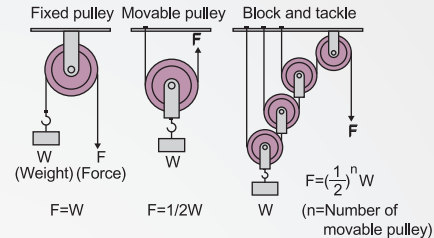

Sheave

WA771

Ontology

Bushing

SUS304

Cu

Example

How to order

WA771 - 75
 TYPE No.

Unit : mm

No.	A	B	C	D	Quality(g)
25	1"	1/4"	5/16"	11/16"	90
32	1-1/4"	5/16"			110
50	2"	3/8"	3/8"	13/16"	230
75	3"	1/2"			1/2"
75A		5/8"	1-1/8"	385	
100	4"	3/4"	5/8"	15/16"	545
100A				1-1/4"	570
125	5"			1"	680