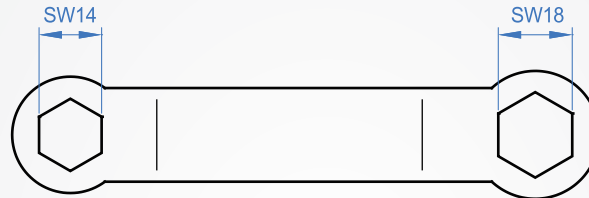

Thin type special spanner

IP646-Spanner

| Material | Thickness mm | Quality (g) |
|--------------------------|-----------------|----------------|
| Steel (Galvanization) | 1.0 | 100 |

**How to order**

IP646 - Spanner
|
TYPE