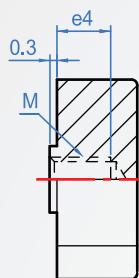

## Wing knob HA972

Material	Finish
SUS303 German standards No.1.1104	Sandblast

A : Female thread

B : Threaded bolt

### How to order

HA972 -  - M6 -

TYPE M L

Shape choosen

Female thread..... A

Threaded bolt..... B

1						2					Unit : mm
M			L			D	e1	e2	e3	e4 min	
M6	16	20	25			25	8	10	8	7	
M8	16	20	25	32		30	10	12	10	9	
M10		20		30	40	36	12	14.5	12	10	