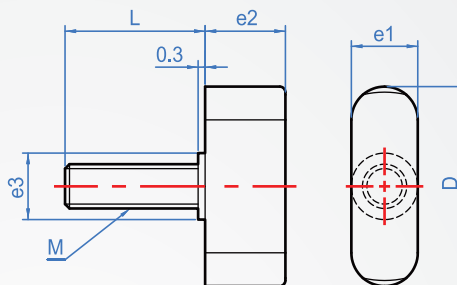

## Wing knob HA972

Material	Finish
SUS303 German standards No.1.1104	Sandblast

A : Female thread

B : Threaded bolt

### How to order

HA972 -  - M6 -

TYPE M L

Shape choosen

Female thread..... A

Threaded bolt..... B

1						2					Unit : mm
M			L			D	e1	e2	e3	e4 min	
M6	16	20	25			25	8	10	8	7	
M8	16	20	25	32		30	10	12	10	9	
M10		20		30	40	36	12	14.5	12	10	