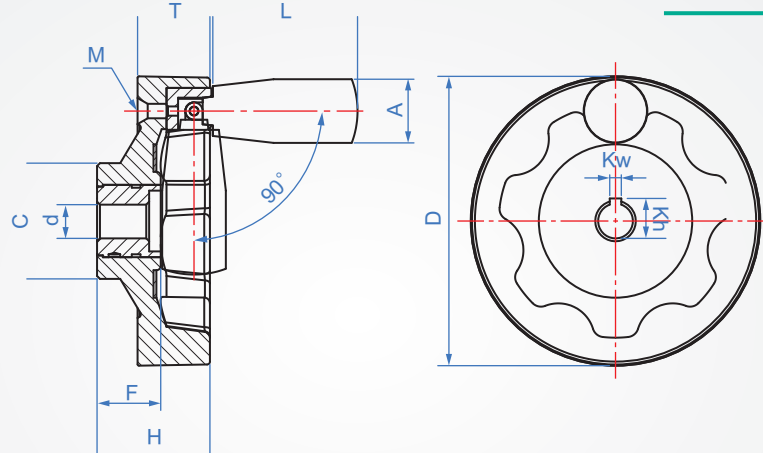

Bakelite
OW964
Internal tooth
flower

| Ontology | | Rotary handle | |
|----------|-------|---------------|-------|
| Material | Color | Material | Color |
| Bakelite | Black | Bakelite | Black |

How to order

OW964 - 200
| TYPE | A

unit : mm

| D | d | Kw | Kh | C | F | H | T | Fixed handle(HK936) | | |
|-----|----|----|------|----|----|----|----|---------------------|-----|----|
| | | | | | | | | A | L | M |
| 100 | 12 | 4 | 13.8 | 40 | 22 | 40 | 25 | 22 | 50 | M4 |
| 125 | | | | 45 | | 44 | 30 | 25 | 63 | M6 |
| 160 | 16 | 5 | 18.3 | 52 | 24 | 54 | 32 | 26 | 80 | |
| 200 | 18 | 6 | 20.8 | 60 | 29 | 56 | 34 | 28 | 100 | |
| 250 | 25 | 8 | 28.3 | 70 | 33 | 68 | 35 | | | |