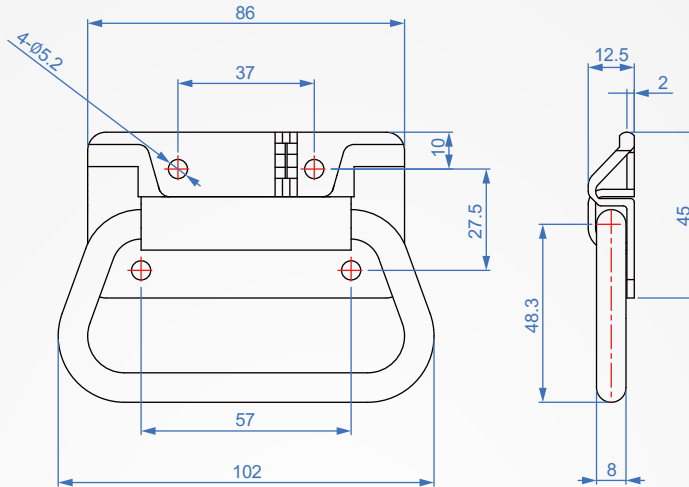

spring handle
OH959

feature

- Use the elastic force of the spring to retract the handle Enter.

material	surface treatment
steel	chrome
SUS304	-

How to order

OH959 - 86 -

| |

TYPE P