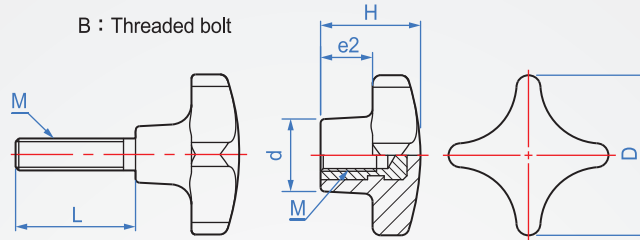

Cross knob-external thread
HA977-B

| TYPE | Thread | Handle |
|---------------|------------------|------------------------|
| Threaded bolt | Galvanized steel | Nylon 6 (Black mat) |

How to order

HA977 - B - M6 - 16
TYPE M L

| 1 | | 2 | | | | | | | Unit : mm | | | |
|-----|----|----|----|----|----|----|----|----|-----------|----|----|----|
| M | L | | | | | | D | d | e2 | H | | |
| M6 | 16 | 20 | 25 | 30 | 35 | 45 | | | 32 | 14 | 10 | 20 |
| M8 | 16 | 20 | 25 | 30 | 40 | 55 | | | 40 | 18 | 13 | 25 |
| M10 | | | 25 | 30 | 35 | 45 | 55 | | 50 | 22 | 20 | 32 |
| M12 | | | | 30 | 35 | 40 | 50 | 60 | 63 | 26 | 25 | 40 |

※Threaded bolt due to different tooth lengths and materials selection, weight will be different.