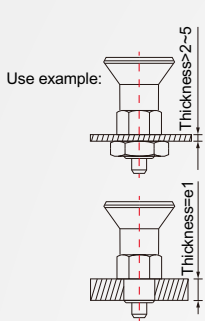

horn knob
ZH643
Short thread
type

A : Reply type

B : Card lock type

Ontology	pin	spring	Knob
steel (dyed black)	steel (dyed black)	Stainless steel	Aluminum alloy
Stainless steel	Stainless steel		

How to order

unit : mm

M	Pitch fine teeth	d ^{-0.02} _{-0.04}	S ^{+0.5} ₋₀	D	L	e1	e2	SW1	load (N)
M6	0.75	3	3.5	14	26	6	5	8	4~10
M8	1	4	4	18	30	6	6	10	6~12
M10		5	5	21	33	8	7	13	5~12
M12	1.5	6	6	25	42	10	8	14	6~14
M16		8	8	33	54	12	10	19	14~28
M20		10	10	33	61	15	12	22	15~32