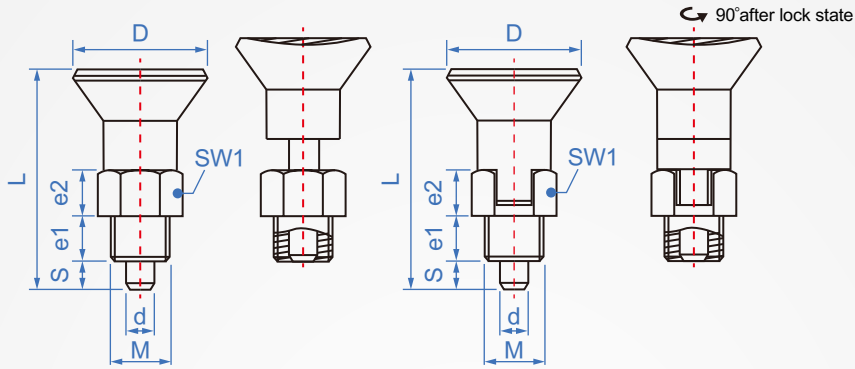

horn knob
ZH643
Short thread
type

A : Reply type

B : Card lock type

Ontology	pin	spring	Knob
steel (dyed black)	steel (dyed black)	Stainless steel	Aluminum alloy
Stainless steel	Stainless steel		

How to order

unit : mm

M	Pitch fine teeth	d ^{-0.02} _{-0.04}	S ^{+0.5} ₋₀	D	L	e1	e2	SW1	load (N)
M6	0.75	3	3.5	14	26	6	5	8	4~10
M8	1	4	4	18	30	6	6	10	6~12
M10		5	5	21	33	8	7	13	5~12
M12	1.5	6	6	25	42	10	8	14	6~14
M16		8	8	33	54	12	10	19	14~28
M20		10	10	33	61	15	12	22	15~32