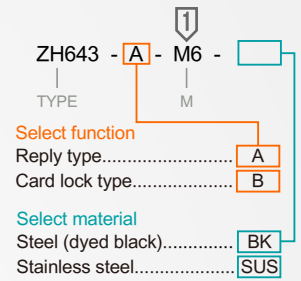

horn knob
ZH643
Short thread
type

A : Reply type

B : Card lock type

Ontology	pin	spring	Knob
steel (dyed black)	steel (dyed black)	Stainless steel	Aluminum alloy
Stainless steel	Stainless steel		

How to order

unit : mm

M	Pitch fine teeth	d ^{-0.02} _{-0.04}	S ^{+0.5} ₋₀	D	L	e1	e2	SW1	load (N)
M6	0.75	3	3.5	14	26	6	5	8	4~10
M8	1	4	4	18	30	6	6	10	6~12
M10		5	5	21	33	8	7	13	5~12
M12	1.5	6	6	25	42	10	8	14	6~14
M16		8	8	33	54	12	10	19	14~28
M20		10	10	33	61	15	12	22	15~32