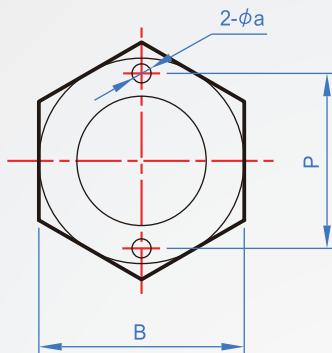

Column type special spanner

BR864

Material

Finish

S45C

Black oxide

How to order

BR864 - 10
 TYPE No.

Unit : mm

No.	Correspond BR863	Correspond BR837	L	A	B	C	D	D1	P	a
10	M10	16	25	8	19	3	18.5	10	15	2
12	M12	20	30	10	24	4	22	12	18.5	
16	M16	24	35	12	27	6	27	17	23	2.5
20	M20	—	40	14	33	7	33	20	29	