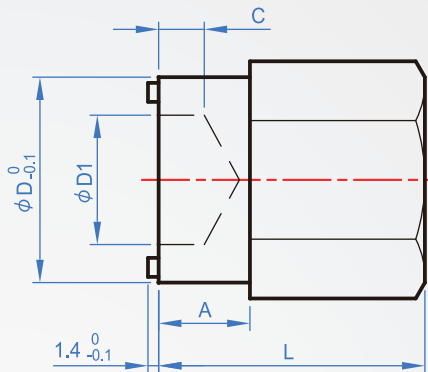

Column type special spanner

BR864

Material

Finish

S45C

Black oxide

How to order

BR864 - 10
 TYPE No.

Unit : mm

No.	Correspond BR863	Correspond BR837	L	A	B	C	D	D1	P	a
10	M10	16	25	8	19	3	18.5	10	15	2
12	M12	20	30	10	24	4	22	12	18.5	
16	M16	24	35	12	27	6	27	17	23	2.5
20	M20	—	40	14	33	7	33	20	29	