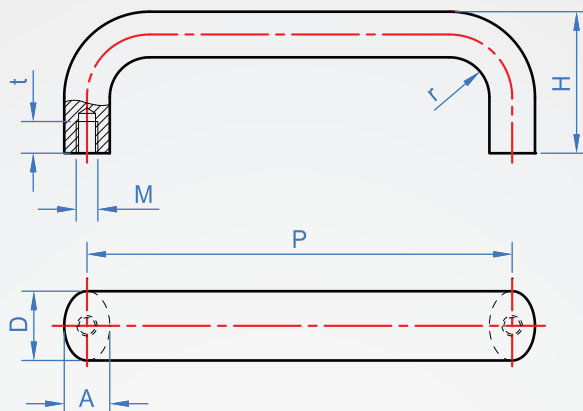

Oval-shaped section

## HA948

Female thread

Material	Finish	Color
Aluminum alloy	Anodized	Silver
		Black
	Epoxy	Red

### How to order

1  
 2  
 HA948 - 20 - 100 -   
TYPE D P