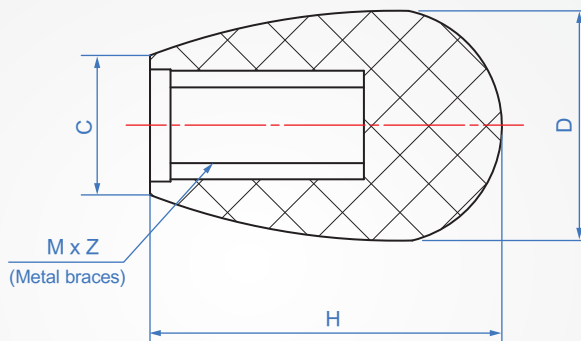

Bakelite knob
NB967

Grip

Black bakelite

Oil resistance and wear resistance.

How to order

NB967 - M10
TYPE Thread

M Thread	Pitch	D	Z	C	H
M8	1.25	25	16	18	26
M10	1.5	32	18	20	33
M12	1.75	40	25	25	42

unit : mm