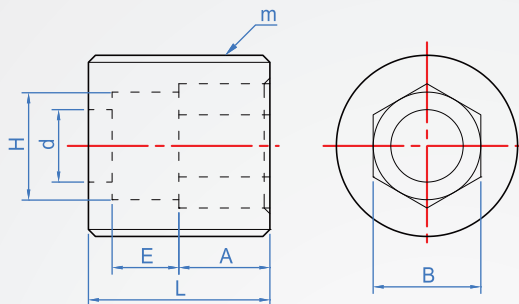

Adjusting set screw

WA739 Fine thread

Material

SUS303

How to order

WA739 - M12 - 10
TYPE M L

1		2							unit:mm					
M	Pitch Fine teeth	L							A	B	d	E	H	Use screws
M12	1.0	10	15					4	6	3.3	4.5	6	M3x0.5	
M16			15	20				5	8	4.3	7.0	8	M4x0.7	
M20	1.5		15	20	25	30	35	40	6	10		5.3	10	M5x0.8
M24				20	25	30		40	8	14	6.3	9.0	14	M6x1.0