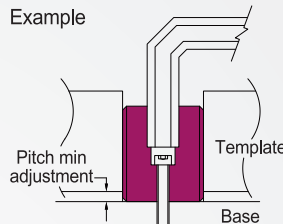

Adjusting set screw

WA739 Fine thread

Material

SUS303

How to order

WA739 - M12 - 10
TYPE M L

1		2							unit:mm					
M	Pitch Fine teeth	L							A	B	d	E	H	Use screws
M12	1.0	10	15					4	6	3.3	4.5	6	M3x0.5	
M16			15	20				5	8	4.3	7.0	8	M4x0.7	
M20	1.5		15	20	25	30	35	40	6	10		5.3	10	M5x0.8
M24				20	25	30		40	8	14	6.3	9.0	14	M6x1.0