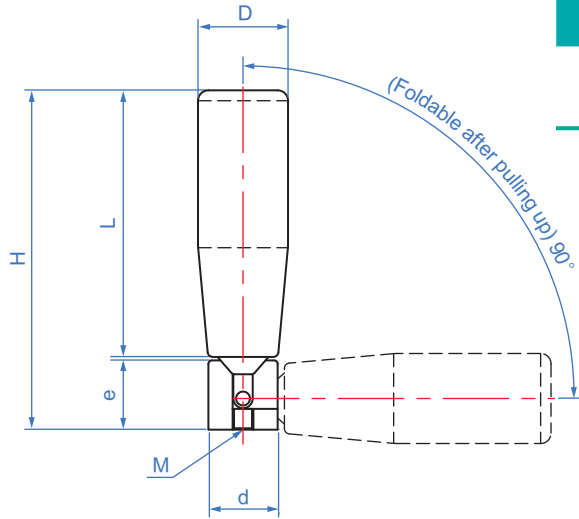

Bakelite handle
HK936 Card lock folding

Grip	Structural axis	
	Material	Finish
Black bakelite	S45C	Dyed black

How to order

HK936 - M6 - 80
TYPE M L

1		2		unit : mm		
M	L	D	H	e	d	
M4	40	19	57	16	16	
	50	22	66			
M6	63	25	84	20	20	
	80	26	100			
	90	28	110			
	100	28	120			