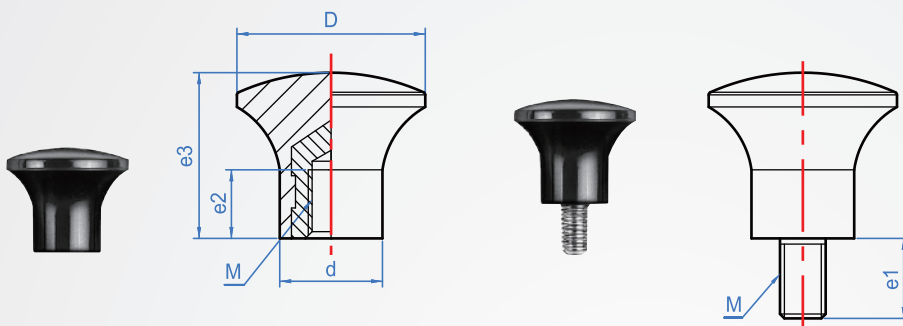

Mushroom knob
HA976

TYPE	Thread	Handle
Female thread	Brass	Bakelite (Black glossy)
Threaded bolt	Galvanized steel	

A : Female thread

B : Threaded bolt

How to order

D	M	d	e1	e2	e3	Quality (g)	
						Female thread	Threaded bolt
17	M5	10	8	7	4	4	5
21	M6	12	10	11	17	6	9
25	M6	14				9	12
33	M8	18	14	12	29	19	26

Unit : mm