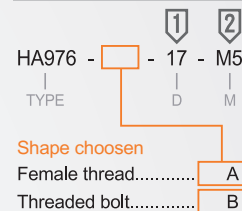

Mushroom knob
HA976

TYPE	Thread	Handle
Female thread	Brass	Bakelite (Black glossy)
Threaded bolt	Galvanized steel	

A : Female thread

B : Threaded bolt

How to order

D	M	d	e1	e2	e3	Quality (g)	
						Female thread	Threaded bolt
17	M5	10	8	7	4	4	5
21	M6	12	10	11	17	6	9
25	M6	14				9	12
33	M8	18	14	12	29	19	26

Unit : mm