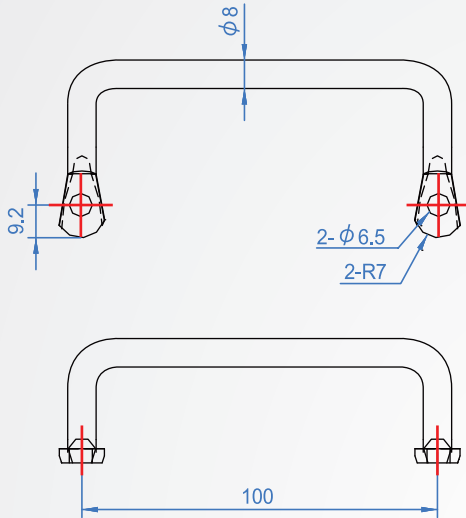

Roundwood handle

HA951 Slanting type

Material	Surface treatment
Iron	TR Chrome
	TB Black
SUS304	SUS Glossy

How to order

HA951 - 8 - 100 -

TYPE D P

Choose a surface finish

Chrome + Black .....

Steel+Black.....

SUS304.....