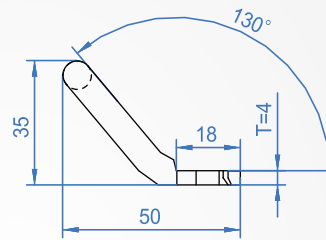

Roundwood handle

HA951 Slanting type

Material	Surface treatment
Iron	TR Chrome
	TB Black
SUS304	SUS Glossy

How to order

HA951 - 8 - 100 -

TYPE D P

Choose a surface finish

Chrome + Black .....

Steel+Black.....

SUS304.....