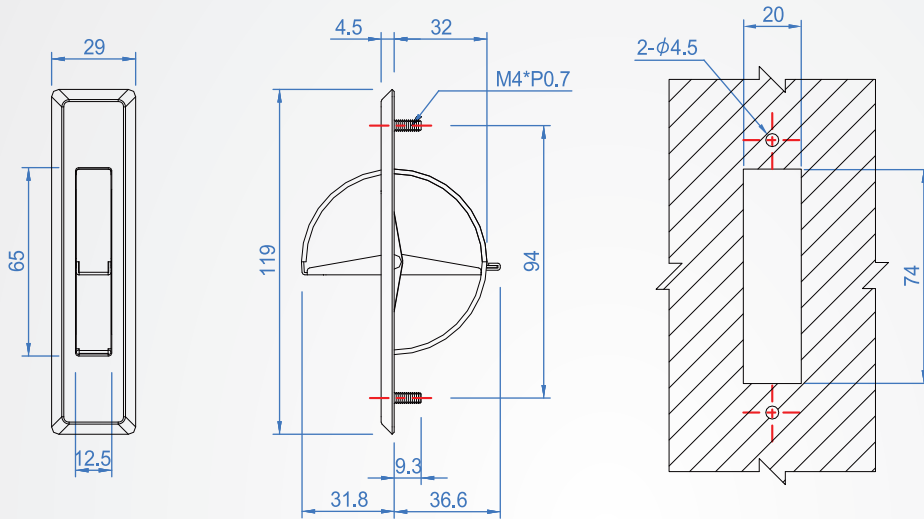

Embedded rotate handle

HA962

Features

- Material : SUS304, outside appearance lofty artistic.
- Plane formula is to use safely in a narrow space.
- Heat-resisting, Anti-corrosive.
- Weight : 55(g)

How to order