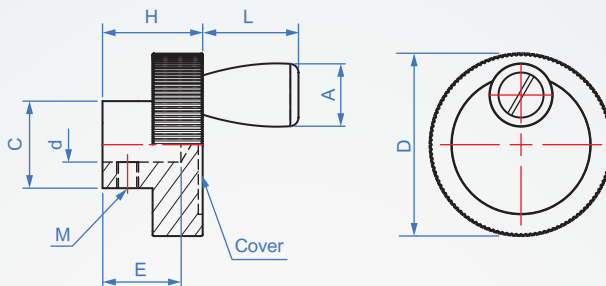

Control knob
IF964

Body		Handle		Cover	
Material	Finish	Material	Finish	Material	Finish
Aluminum alloy	Plating black	Plastic	black	Aluminum alloy	—

How to order

IF964 - A - 62
TYPE No. D

No.	D	C	d	E	H	M	Fixed handle	
							A	L
A (Fixed handle)	42	20	8	18	23	M5 x 0.8	14	21
	52	22	10					
	62	25						
	72	28						

unit : mm