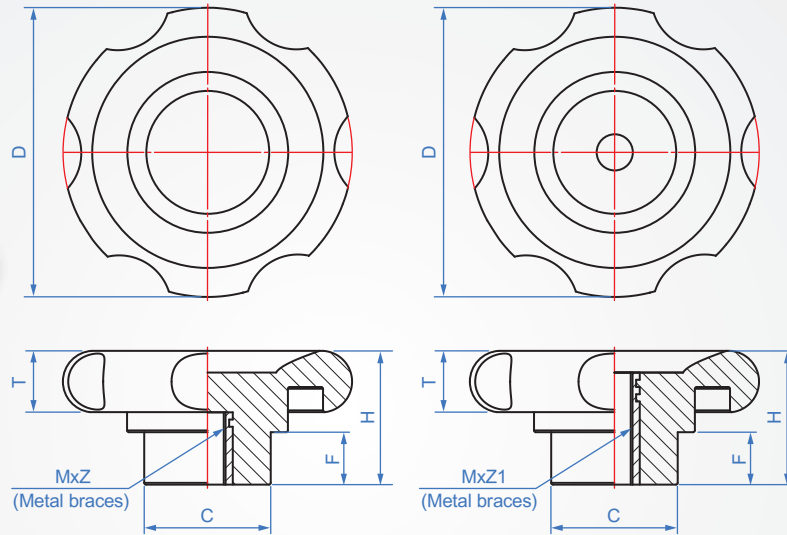

Bakelite
WZ964
 Corrugated
 pattern

| Material | Color | Bushing |
|----------|-------|---------|
| Bakelite | Black | Cu |

A Blind hole

B Through hole

How to order

WZ964 - A - 63 - M8
 TYPE Appearance D M

D-100(silver)

| | | | | unit : mm | | | | | |
|---------------------|-----|-----|-------|-----------|----|----|----|--------------|-----------------|
| Appearance | D | M | Pitch | C | T | F | H | Blind hole Z | Through hole Z1 |
| A (Blind hole) | 50 | M8 | 1.25 | 23 | 12 | 12 | 32 | 16 | 25 |
| | 63 | | | | | | | 20 | 27 |
| | 80 | | | | | | | 25 | 31.2 |
| B (Through hole) | 100 | M10 | 1.5 | 36 | 20 | 16 | 47 | 28 | 36 |
| | | M12 | 1.75 | | | | | | |
| | | M16 | 2 | | | | | | |