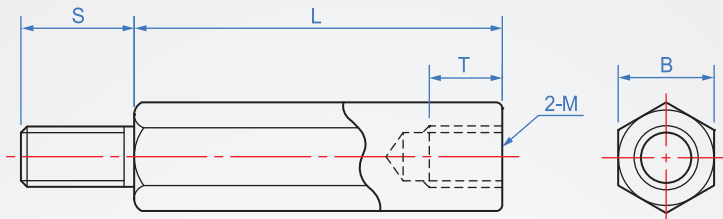

One side thread bolt

WA683

Copper hex post

Material	Finish
Cu Copper	Skimmed
	Nickel plating

How to order

1
 2
 WA683 - 4.7 - M3 - 5 -

TYPE B M L

Select finish

Skimmed.....

Nickel plating..... NI

※ Feature : It can extend the length, if that is not enough.

B	M	Pitch	L		S	T (T ≤ L+2時)
			5mm specify	Specify length		
3	M2	0.4	5 ~ 25	3 ~ 8, 11, 12, 16, 18	3	3
4.7	M2.5	0.45	5 ~ 30	6, 7, 8, 11, 12, 13, 18	6	6
	M3	0.5	5 ~ 60	4 ~ 16, 18, 22		
6	M4	0.7	5 ~ 60	6~19, 22, 27	7	
7	M5	0.8	10 ~ 50	8, 12		
8	M6	1	10 ~ 50	12	8	

unit : mm